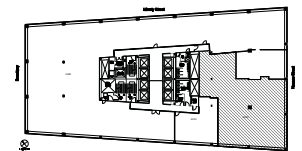

Floor 44, Suite 4420

Space RSF: 5,925

Key plan

METZLER

Robert A. Constable
robert.constable@cushwake.com
212.709.0770

Lou D'Avanzo
louis.davanzo@cushwake.com
212.841.7688

Edward Mombello
edward.mombello@cushwake.com
212.709.0473