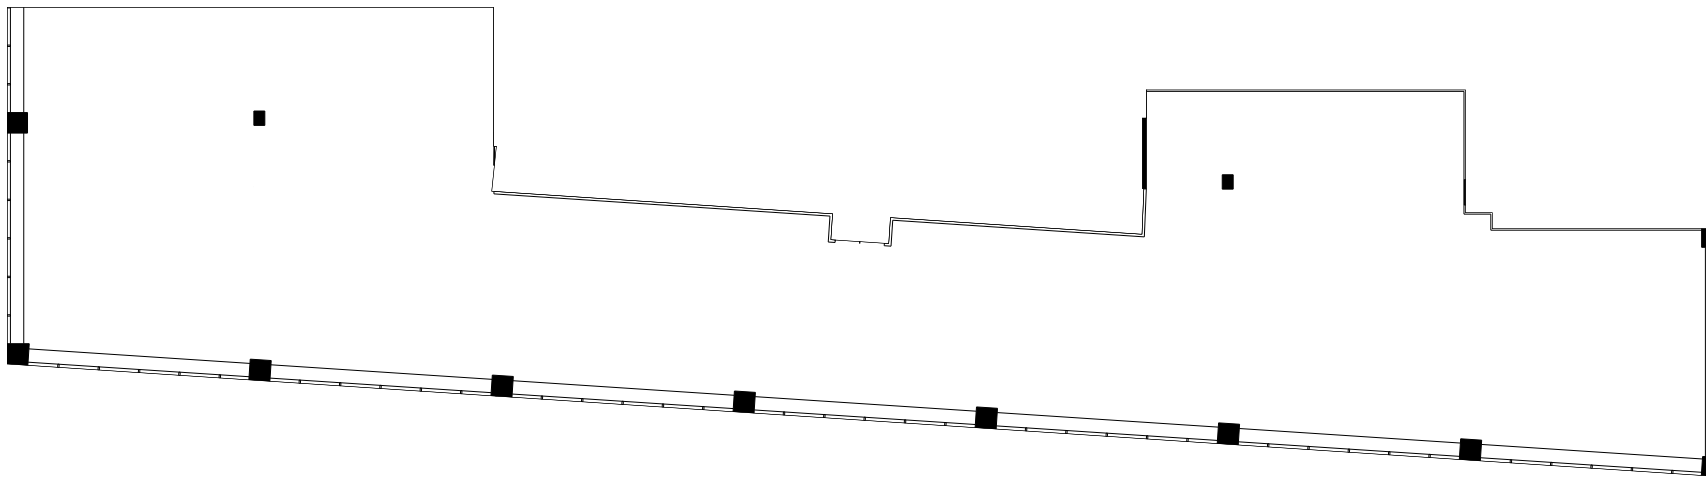

Floor 45, Suite 4530

Space RSF : 11,349

Key plan

METZLER

Robert A. Constable  
robert.constable@cushwake.com  
212.709.0770

Edward Mombello  
edward.mombello@cushwake.com  
212.709.0473

Mike Tranfalia  
michael.tranfalia@cushwake.com  
212.841.5981