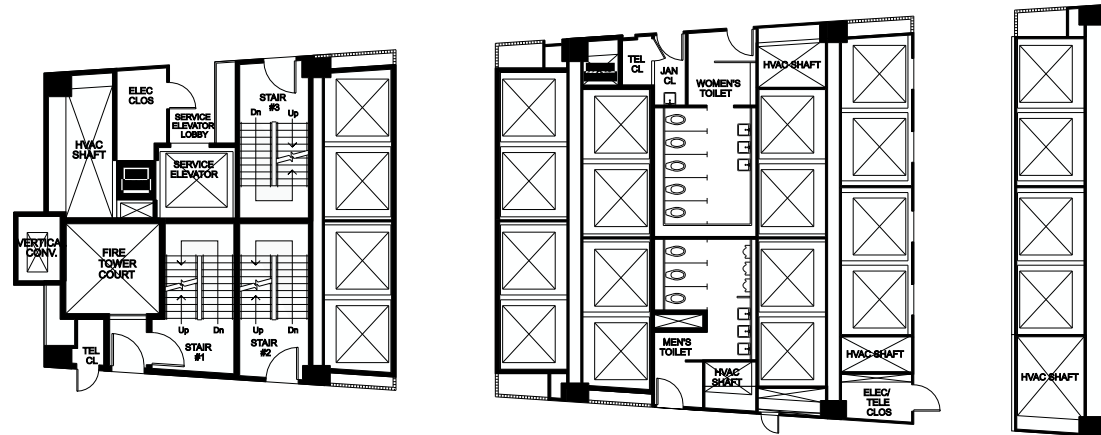

Liberty Street

1100  
24,339 RSF

Broadway

Nassau Street

Cedar Street

**METZLER**

Robert A. Constable  
robert.constable@cushwake.com  
212.709.0770

Edward Mombello  
edward.mombello@cushwake.com  
212.709.0473