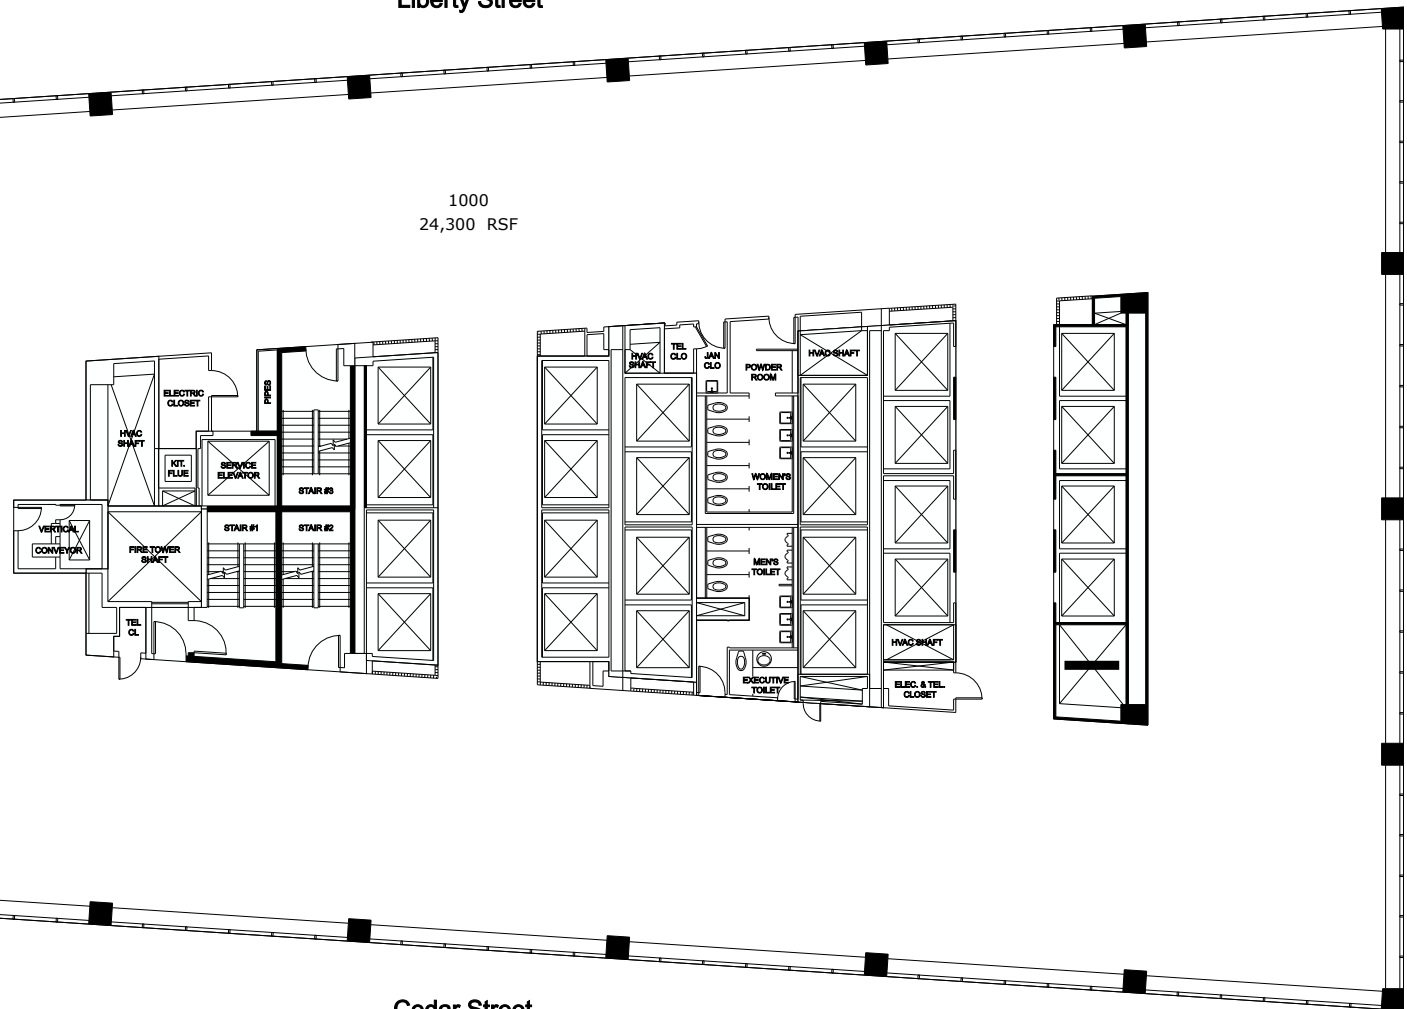

Liberty Street

1000
24,300 RSF

Broadway

Nassau Street

Cedar Street

METZLER

Robert A. Constable
robert.constable@cushwake.com
212.709.0770

Lou D'Avanzo
louis.davanzo@cushwake.com
212.841.7688